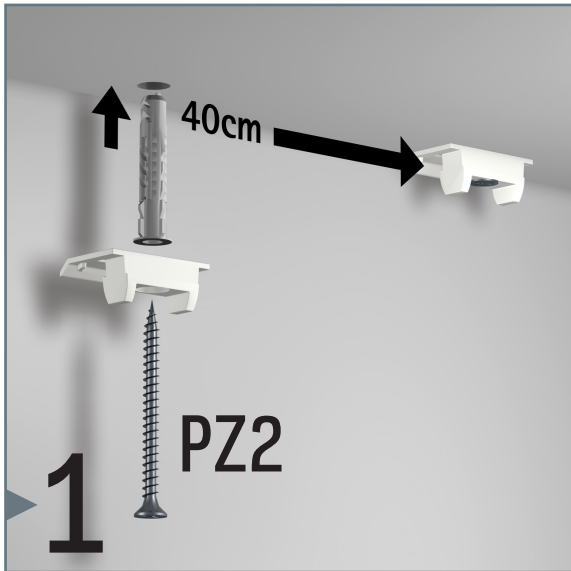

# UP RAIL

3 CLIPS/M - 20 KG/M

installation movie:

FLEXIBLE  
SAFE  
STRONG